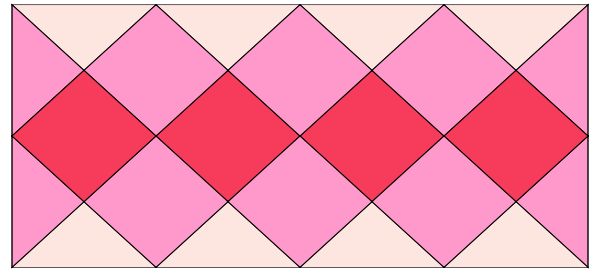

Diamond Strip

6x12" finished size, make 1.

Your pieced unit should measure 6.5" x 12.5"

Key Block (1/5 actual size)

check www.simplycolorful.com for an alternate strip piecing method, posted along with the block pattern files for the 2015 Sampler.