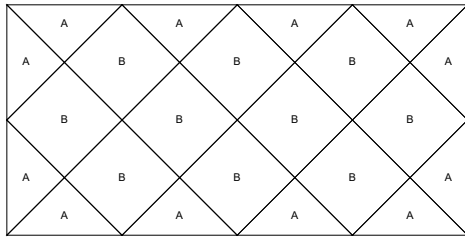

Diamond Strip

6x12" finished size, make 1.

Your pieced unit should measure 6.5" x 12.5"

Key Block (1/5 actual size)

check www.simplycolorful.com for an alternate strip piecing method, posted along with the block pattern files for the 2015 Sampler.