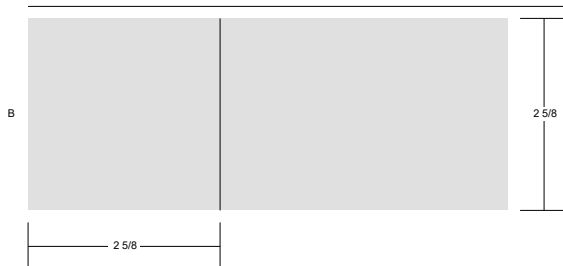

Diamond Strip

6x12" finished size, make 1.

Your pieced unit should measure 6.5" x 12.5"

Key Block (1/5 actual size)

check www.simplycolorful.com for an alternate strip piecing method, posted along with the block pattern files for the 2015 Sampler.