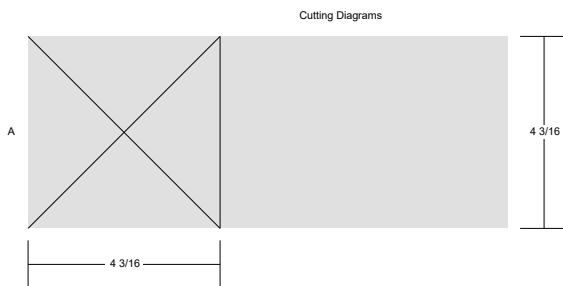

Diamond Strip

6x12" finished size, make 1.

Your pieced unit should measure 6.5" x 12.5"

Key Block (1/5 actual size)

check www.simplycolorful.com for an alternate strip piecing method, posted along with the block pattern files for the 2015 Sampler.