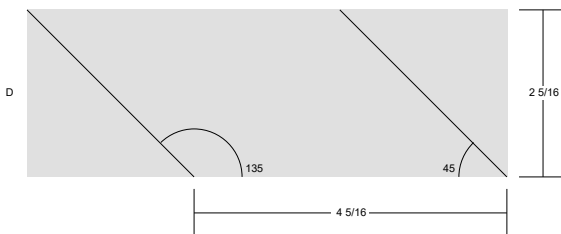

Goose Tracks 18" x 18" finished size.

Make 1.

Rotary Cutting Instructions.

Your completed unit should measure 18.5x18.5"

Key Block (13/100 actual size)

Cutting Diagrams

Simply Colorful 2015 Sampler
www.simplycolorful.com
Facebook: Simply Colorful Mystery Quilt Along
Simply Colorful
YouTube: Simply Colorful
Simply Colorful Fibercast