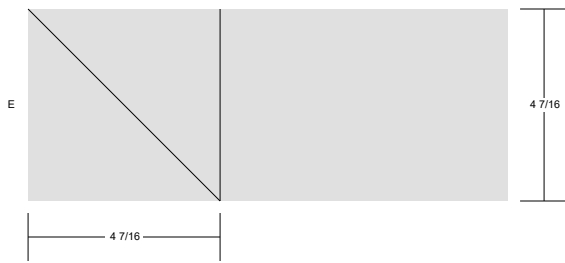

Goose Tracks 18" x 18" finished size.

Make 1.

Rotary Cutting Instructions.

Your completed unit should measure 18.5x18.5"

Key Block (13/100 actual size)

Cutting Diagrams

Simply Colorful 2015 Sampler
www.simplycolorful.com
Facebook: Simply Colorful Mystery Quilt Along
Simply Colorful
YouTube: Simply Colorful
Simply Colorful Fibercast