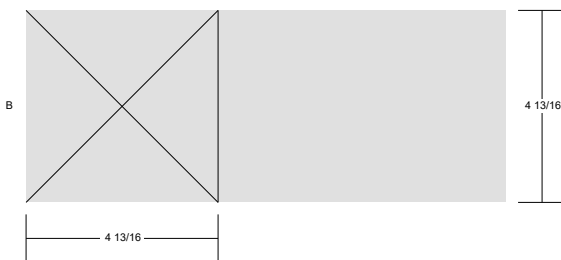

Goose Tracks 18" x 18" finished size.

Make 1.

Rotary Cutting Instructions.

Your completed unit should measure 18.5x18.5"

Key Block (13/100 actual size)

Cutting Diagrams

Simply Colorful 2015 Sampler
www.simplycolorful.com
Facebook: Simply Colorful Mystery Quilt Along
Simply Colorful
YouTube: Simply Colorful
Simply Colorful Fibercast