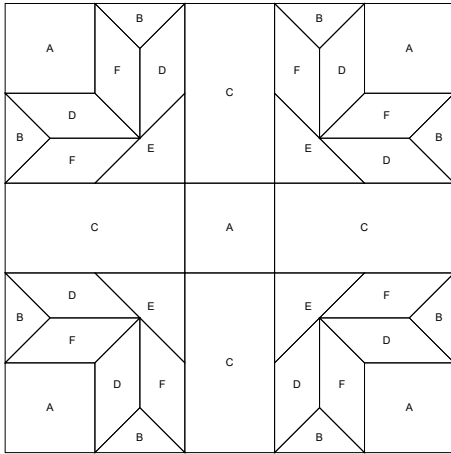

Goose Tracks 18" x 18" finished size.

Make 1.

Rotary Cutting Instructions.

Your completed unit should measure 18.5x18.5"

Key Block (13/100 actual size)

Cutting Diagrams

Simply Colorful 2015 Sampler
www.simplycolorful.com
Facebook: Simply Colorful Mystery Quilt Along
Simply Colorful
YouTube: Simply Colorful
Simply Colorful Fibercast