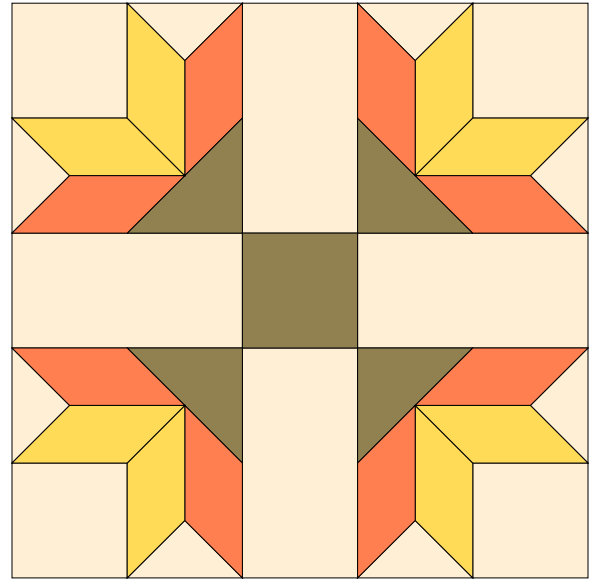

Goose Tracks 18" x 18" finished size.

Make 1.

Rotary Cutting Instructions.

Your completed unit should measure 18.5x18.5"

Key Block (13/100 actual size)

Cutting Diagrams

Simply Colorful 2015 Sampler
www.simplycolorful.com
Facebook: Simply Colorful Mystery Quilt Along
Simply Colorful
YouTube: Simply Colorful
Simply Colorful Fibercast