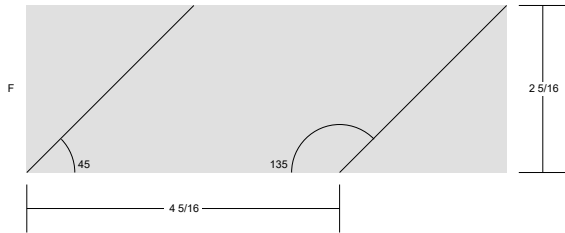

Goose Tracks 18" x 18" finished size.

Make 1.

Rotary Cutting Instructions.

Your completed unit should measure 18.5x18.5"

Key Block (13/100 actual size)

Cutting Diagrams

Simply Colorful 2015 Sampler
www.simplycolorful.com
Facebook: Simply Colorful Mystery Quilt Along
Simply Colorful
YouTube: Simply Colorful
Simply Colorful Fibercast