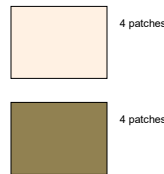

Ohio Star 1 12x12" finished size

make 1. Your pieced unit should measure 12.5" x 12.5"

Key Block (1/5 actual size)

Cutting Diagrams

Simply Colorful 2015 Sampler

www.simplycolorful.com

Facebook: Simply Colorful Mystery Quilt Along