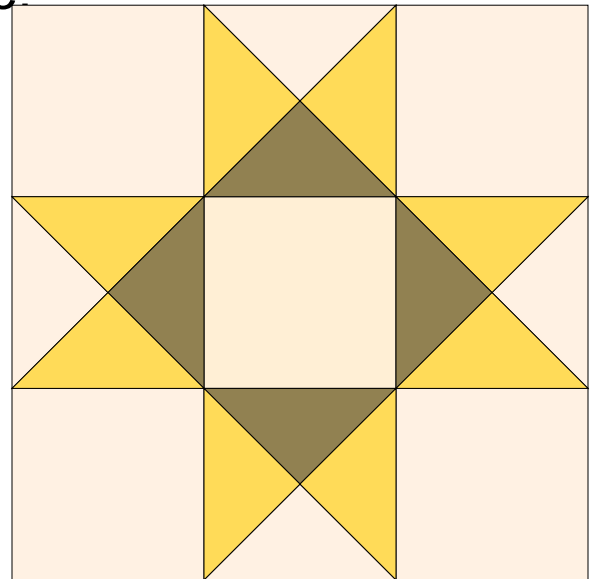

Ohio Star 1 12x12" finished size

make 1. Your pieced unit should measure 12.5" x 12.5"

Key Block (1/5 actual size)

Cutting Diagrams

Simply Colorful 2015 Sampler

www.simplycolorful.com

Facebook: Simply Colorful Mystery Quilt Along