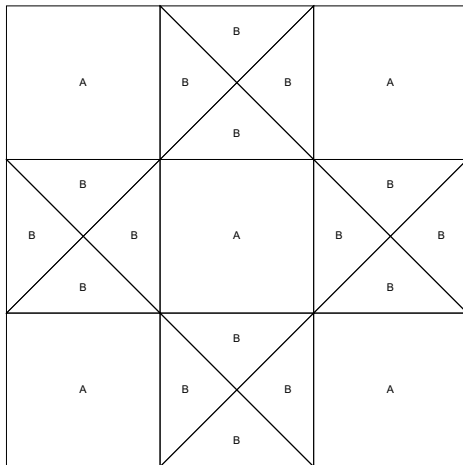

Ohio Star 1 12x12" finished size

make 1. Your pieced unit should measure 12.5" x 12.5"

Key Block (1/5 actual size)

Cutting Diagrams

Simply Colorful 2015 Sampler

www.simplycolorful.com

Facebook: Simply Colorful Mystery Quilt Along