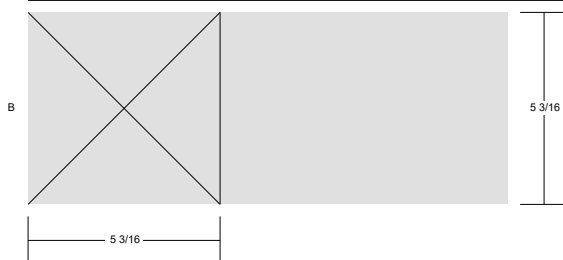

Ohio Star 1 12x12" finished size

make 1. Your pieced unit should measure 12.5" x 12.5"

Key Block (1/5 actual size)

Cutting Diagrams

Simply Colorful 2015 Sampler

www.simplycolorful.com

Facebook: Simply Colorful Mystery Quilt Along