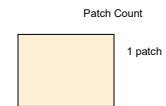

Ohio Star 1 12x12" finished size

make 1. Your pieced unit should measure 12.5" x 12.5"

Key Block (1/5 actual size)

Cutting Diagrams

Simply Colorful 2015 Sampler

www.simplycolorful.com

Facebook: Simply Colorful Mystery Quilt Along