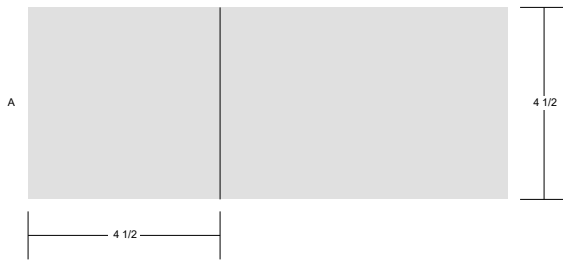

Ohio Star 1 12x12" finished size

make 1. Your pieced unit should measure 12.5" x 12.5"

Key Block (1/5 actual size)

Cutting Diagrams

Simply Colorful 2015 Sampler

www.simplycolorful.com

Facebook: Simply Colorful Mystery Quilt Along