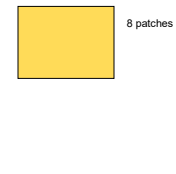

Ohio Star 1 12x12" finished size

make 1. Your pieced unit should measure 12.5" x 12.5"

Key Block (1/5 actual size)

Cutting Diagrams

Simply Colorful 2015 Sampler

www.simplycolorful.com

Facebook: Simply Colorful Mystery Quilt Along