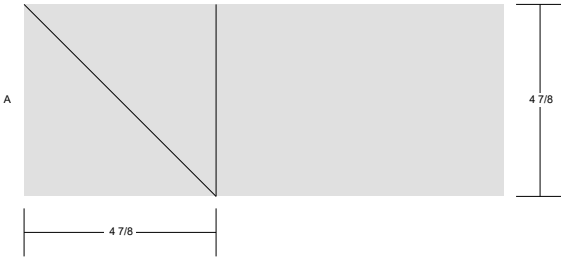

# Ohio Star 2 12"x12" finished size, make 1

Your pieced unit should measure 12.5" x 12.5"

Key Block (1/5 actual size)

Cutting Diagrams

4 patches

Patch Count

4 patches

8 patches