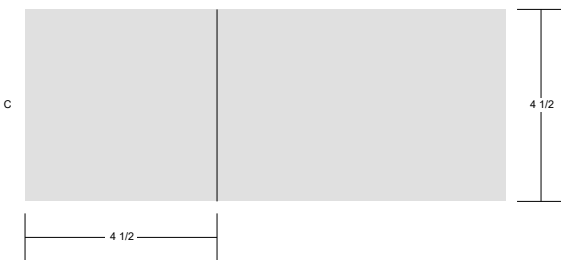

1 patch

Simply Colorful 2015 Sampler
www.simplycolorful.com
Facebook: Simply Colorful Mystery Quilt Along
Simply Colorful
YouTube: Simply Colorful
Simply Colorful Fibercast