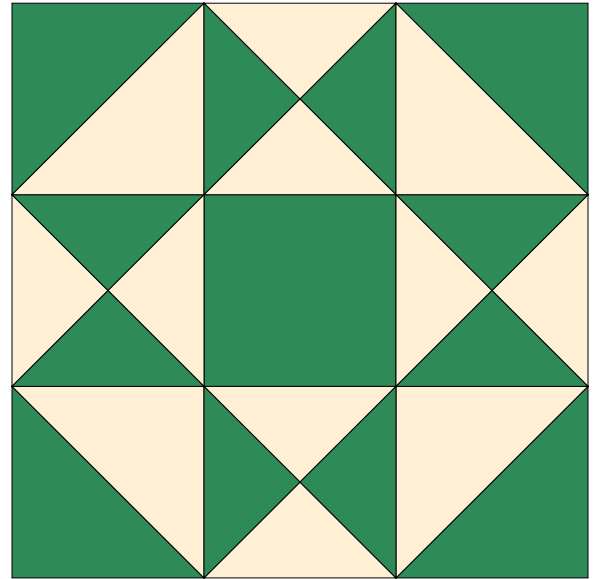

# Ohio Star 2 12"x12" finished size, make 1

Your pieced unit should measure 12.5" x 12.5"

Key Block (1/5 actual size)

Cutting Diagrams

4 patches

Patch Count

4 patches

8 patches

8 patches

1 patch

**Simply Colorful 2015 Sampler**  
**[www.simplycolorful.com](http://www.simplycolorful.com)**  
**Facebook: Simply Colorful Mystery Quilt Along**  
**Simply Colorful**  
**YouTube: Simply Colorful**  
**Simply Colorful Fibercast**