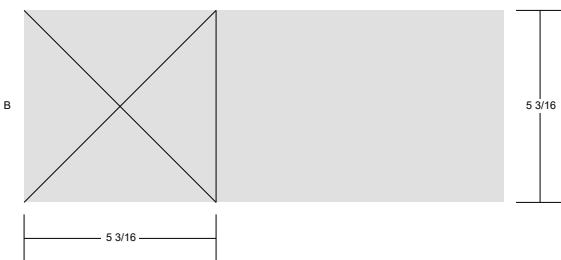

# Ohio Star 2 12"x12" finished size, make 1

Your pieced unit should measure 12.5" x 12.5"

Key Block (1/5 actual size)

Cutting Diagrams

4 patches

Patch Count

4 patches

8 patches