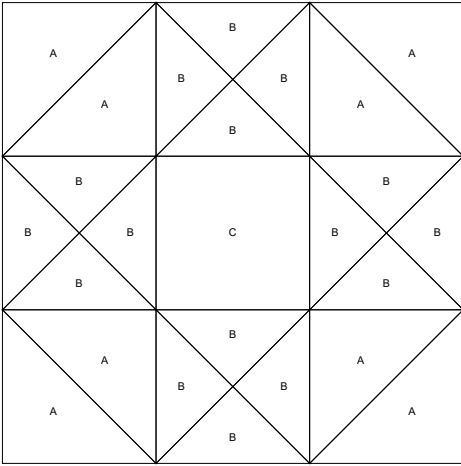

# Ohio Star 2 12"x12" finished size, make 1

Your pieced unit should measure 12.5" x 12.5"

Key Block (1/5 actual size)

Cutting Diagrams

4 patches

Patch Count

4 patches

8 patches