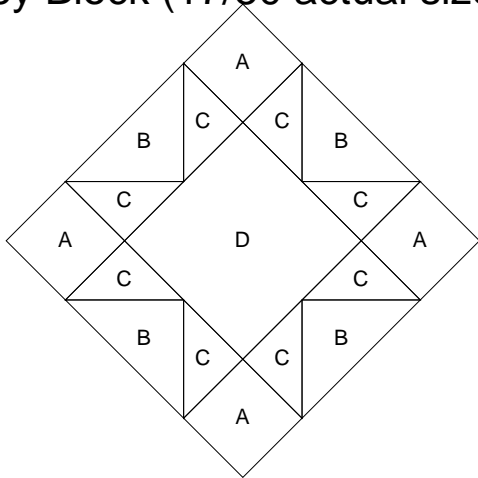

Sawtooth Star Frame

Key Block (17/50 actual size)

Clue 7

Simply Colorful Fall 2016

Brown Bag Mystery Quilt

Cutting Diagrams

4 pchs

4 pchs

8 pchs

Patch Count

D

1 pch