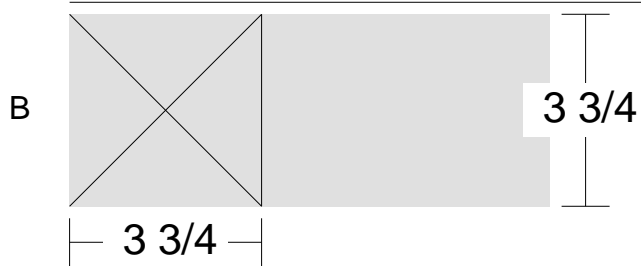

Sawtooth Star Frame

Key Block (17/50 actual size)

Clue 7

Simply Colorful Fall 2016

Brown Bag Mystery Quilt

Cutting Diagrams

4 pchs

4 pchs

8 pchs

Patch Count

D

1 pch