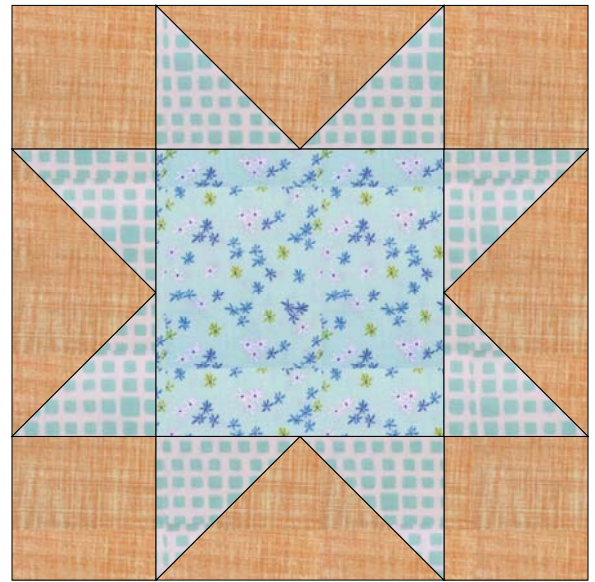

Sawtooth Star Frame

Key Block (17/50 actual size)

Clue 7

Simply Colorful Fall 2016

Brown Bag Mystery Quilt

Cutting Diagrams

4 pchs

4 pchs

8 pchs

Patch Count

D

1 pch