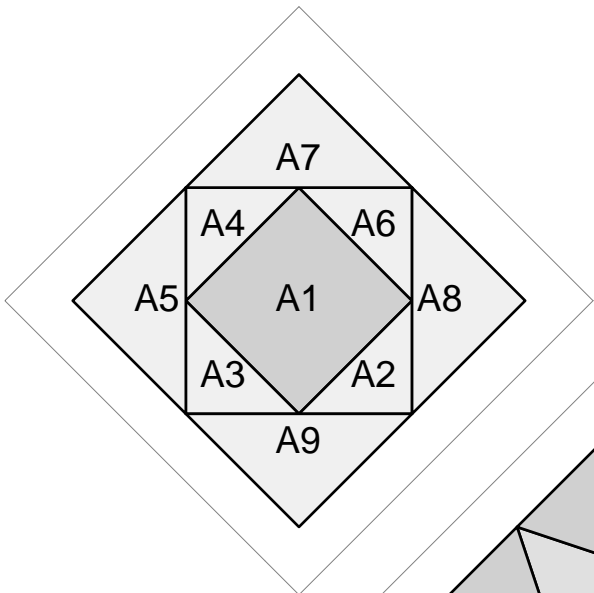

**Storm at Sea Frame**

For Clue 5  
of the  
Simply Colorful  
2016 Brown Bag Mystery  
Quilt  
Use Inner SS  
SuperNova squares