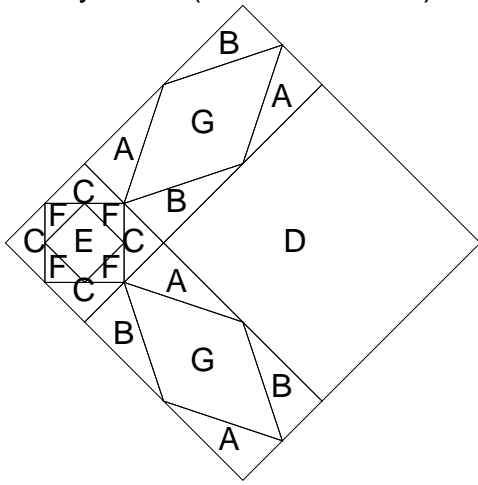

Storm at Sea Frame

Key Block (7/20 actual size)

Cutting Diagrams

4 patches

4 patches

4 patches

Patch Count

1 patch

1 patch

4 patches

2 patches