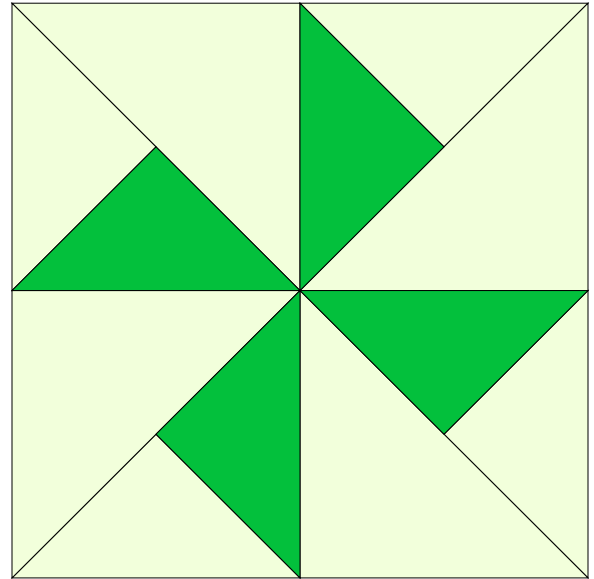

Turnstile 6"x 6"finished size, make 4

Your pieced unit should measure 6.5" x 6.5"

Key Block (41/100 actual size)

Cutting Diagrams

Patch Count

Simply Colorful 2015 Sampler

www.simplycolorful.com

Facebook: Simply Colorful Mystery Quilt Along
Simply Colorful

YouTube: Simply Colorful

Simply Colorful Fibercast