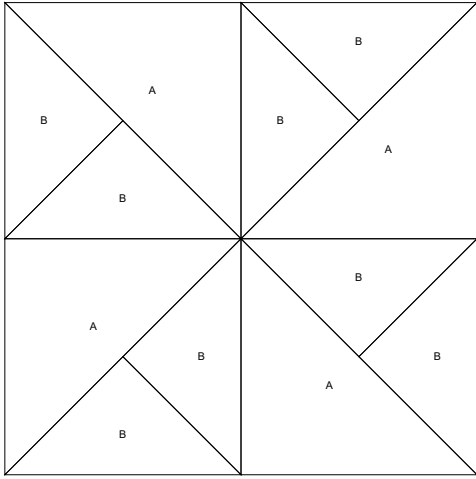

Turnstile 6"x 6"finished size, make 4

Your pieced unit should measure 6.5" x 6.5"

Key Block (41/100 actual size)

Cutting Diagrams

Patch Count

Simply Colorful 2015 Sampler

www.simplycolorful.com

Facebook: Simply Colorful Mystery Quilt Along
Simply Colorful