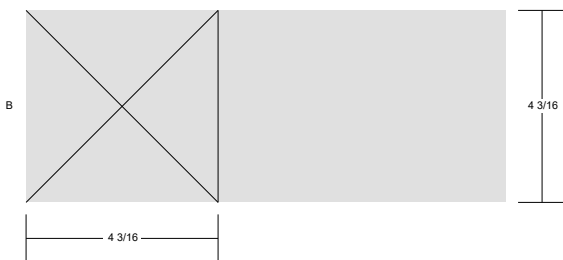

Turnstile 6"x 6"finished size, make 4

Your pieced unit should measure 6.5" x 6.5"

Key Block (41/100 actual size)

Cutting Diagrams

Patch Count

Simply Colorful 2015 Sampler

www.simplycolorful.com

Facebook: Simply Colorful Mystery Quilt Along
Simply Colorful