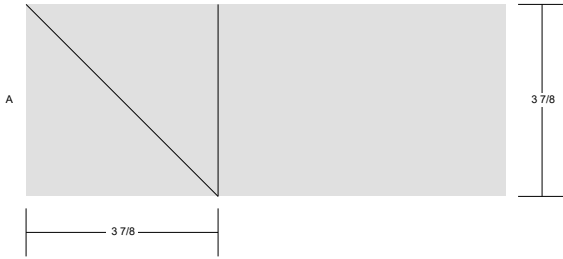

Turnstile 6"x 6"finished size, make 4

Your pieced unit should measure 6.5" x 6.5"

Key Block (41/100 actual size)

Cutting Diagrams

Patch Count

Simply Colorful 2015 Sampler

www.simplycolorful.com

Facebook: Simply Colorful Mystery Quilt Along
Simply Colorful